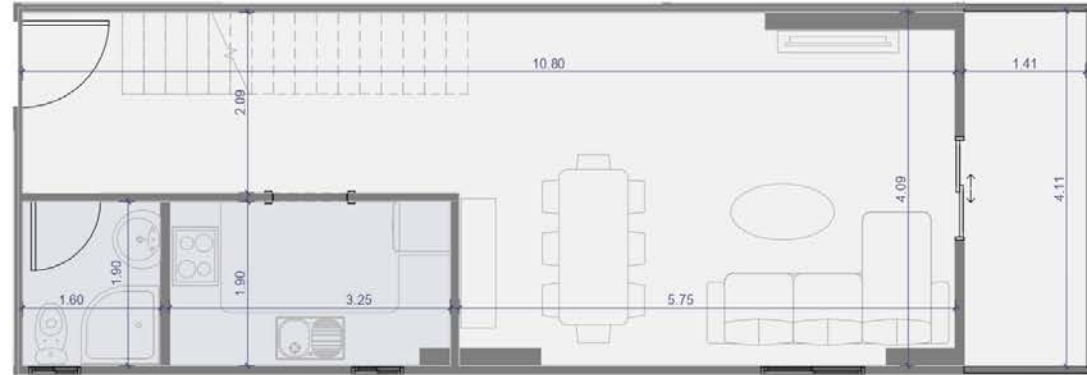

APARTMORA MAADI

BUILDING NO. 85
UNIT NO. 07

AREA. 144.9

- 2 Bedroom
- 3 Bath
- 1 Terrace

EL MANSOUR
DEVELOPMENT