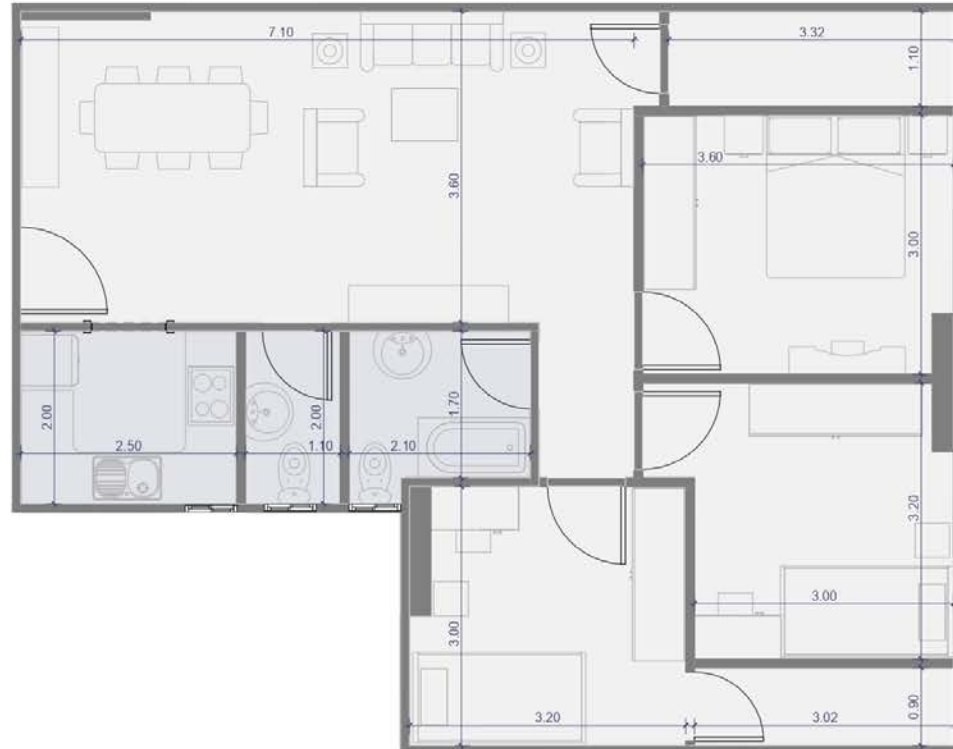

-  2 Bedroom
-  3 Bath
-  1 Terrace

EL MANSOUR
DEVELOPMENT

APARTMORA MAADI

BUILDING NO. 85
UNIT NO. 08

AREA. 112.6

- 3 Bedroom
- 2 Bath
- 2 Terrace

EL MANSOUR
DEVELOPMENT

APARTMORA MAADI

BUILDING NO. 85
UNIT NO. 09

AREA. 113.4

-  3 Bedroom
-  2 Bath
-  2 Terrace

EL MANSOUR
DEVELOPMENT

APARTMORA MAADI

EL MANSOUR
DEVELOPMENT

 19441

elmansour.com.eg