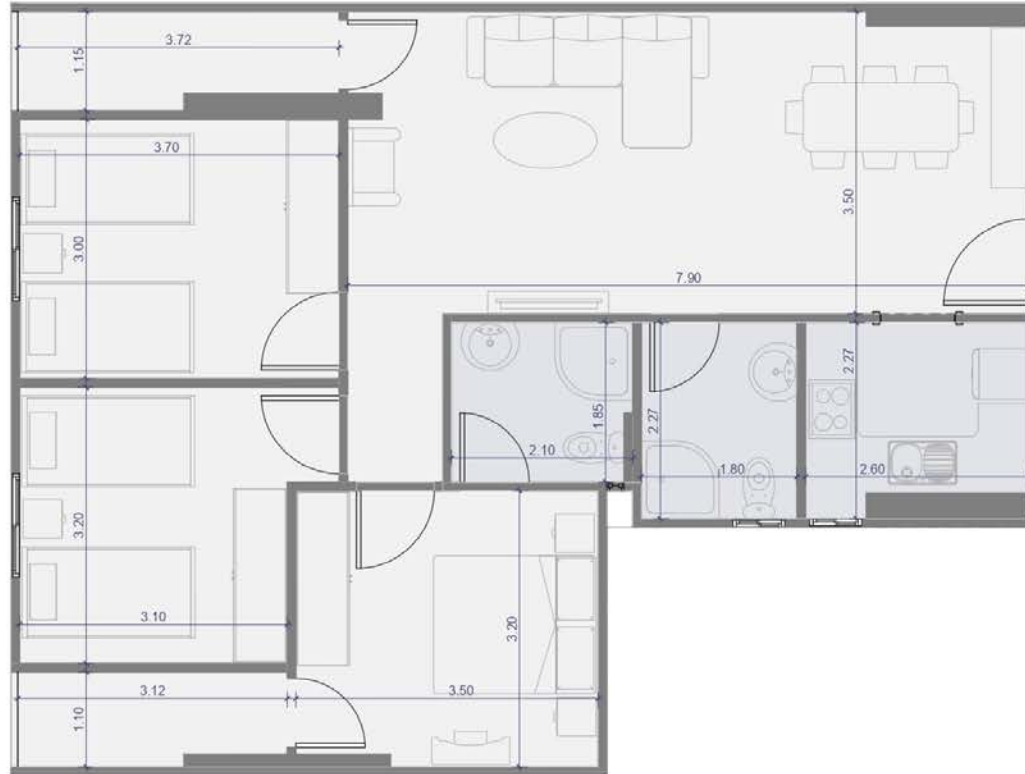

AREA. 121.3

- 3 Bedroom
- 2 Bath
- 2 Terrace

EL MANSOUR
DEVELOPMENT

APARTMORA MAADI

BUILDING NO. 85
UNIT NO. 05

AREA. 124.7

-  3 Bedroom
-  2 Bath
-  2 Terrace

EL MANSOUR
DEVELOPMENT

APARTMORA MAADI

BUILDING NO. 85
UNIT NO. 06

AREA. 132.1

-  3 Bedroom
-  2 Bath
-  1 Terrace

EL MANSOUR
DEVELOPMENT

APARTMORA MAADI

BUILDING NO. 85
UNIT NO. 07

AREA. 144.9

-  2 Bedroom
-  3 Bath
-  1 Terrace

EL MANSOUR
DEVELOPMENT

APARTMORA MAADI

BUILDING NO. 85
UNIT NO. 08

AREA. 112.6

- 3 Bedroom
- 2 Bath
- 2 Terrace

EL MANSOUR
DEVELOPMENT

APARTMORA MAADI