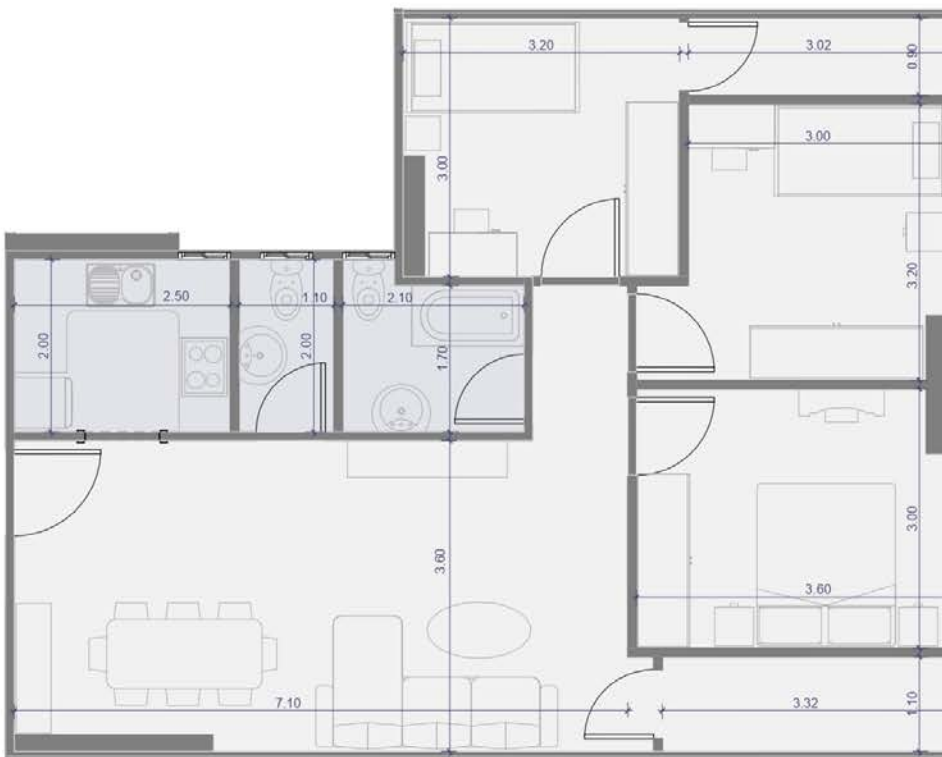

-  2 Bedroom
-  3 Bath
-  1 Terrace

EL MANSOUR
DEVELOPMENT

APARTMORA MAADI

BUILDING NO. 85
UNIT NO. 08

AREA. 112.6

- 3 Bedroom
- 2 Bath
- 2 Terrace

EL MANSOUR
DEVELOPMENT

APARTMORA MAADI

BUILDING NO. 85
UNIT NO. 09

AREA. 113.4

-  3 Bedroom
-  2 Bath
-  2 Terrace

EL MANSOUR
DEVELOPMENT

APARTMORA MAADI

EL MANSOUR
DEVELOPMENT

 19441

elmansour.com.eg