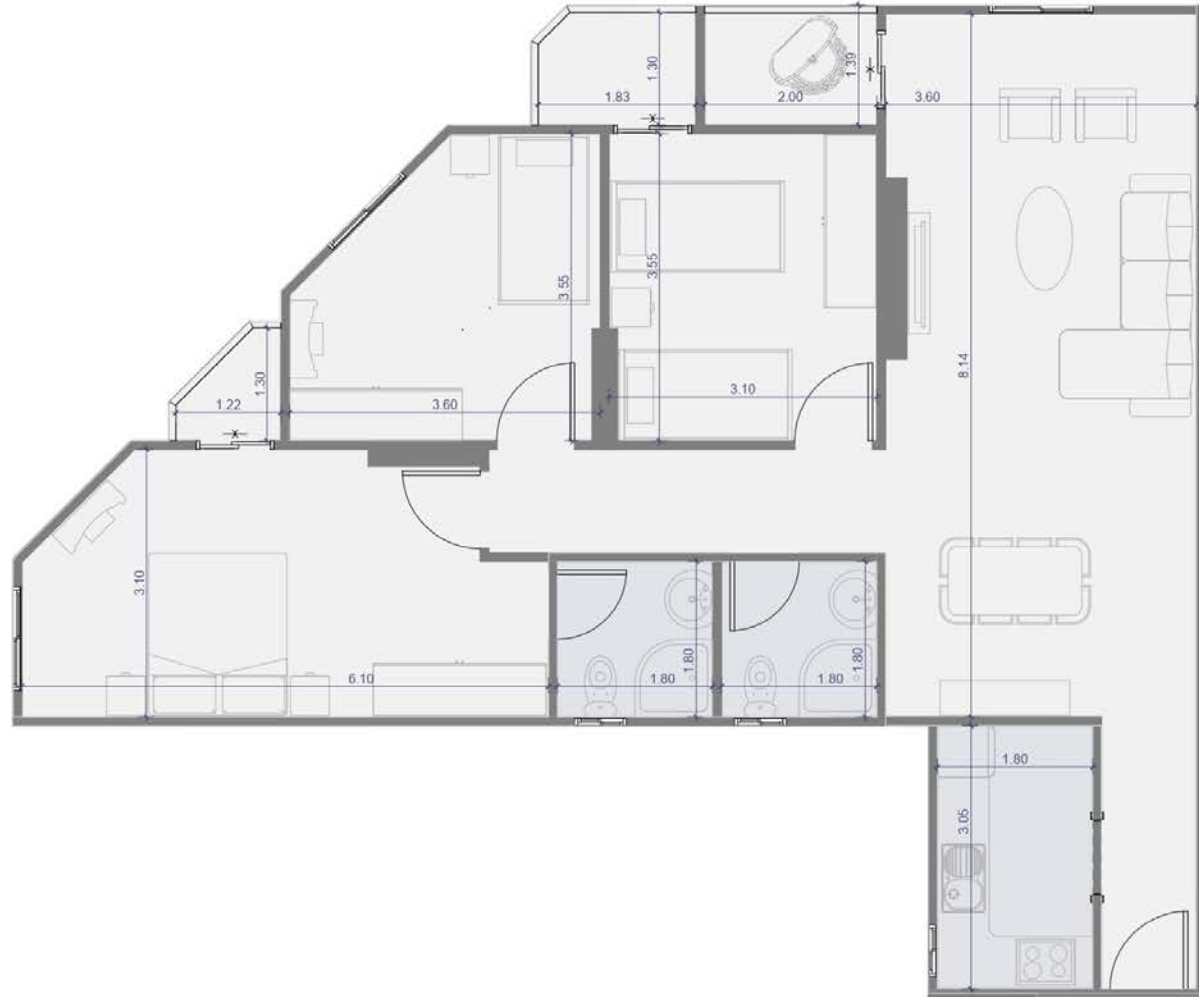

BUILDING NO. 85
UNIT NO. 01

AREA. 137.6

-  3 Bedroom
-  2 Bath
-  1 Terrace

EL MANSOUR
DEVELOPMENT

APARTMORA MAADI

BUILDING NO. 85
UNIT NO. 02

AREA. 124.9

- 3 Bedroom
- 2 Bath
- 2 Terrace

EL MANSOUR
DEVELOPMENT

APARTMORA MAADI

BUILDING NO. **85**
UNIT NO. **03**

AREA. 141.2

- 3 Bedroom
- 2 Bath
- 3 Terrace

EL MANSOUR
DEVELOPMENT

APARTMORA MAADI

BUILDING NO. 85
UNIT NO. 04

AREA. 121.3

- 3 Bedroom
- 2 Bath
- 2 Terrace

EL MANSOUR
DEVELOPMENT

APARTMORA MAADI

BUILDING NO. 85
UNIT NO. 05

AREA. 124.7

-  3 Bedroom
-  2 Bath
-  2 Terrace

EL MANSOUR
DEVELOPMENT